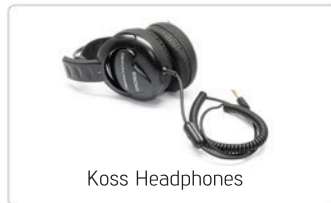

## PACKAGE CONTENTS

Waterproof Concentric Search Coil & Cover 26 x 14 cm / 10" x 5.5" (GK26C)

Waterproof DD Search Coil & Cover 13 cm / 5" (GF13)

Koss Headphones

Wireless Speaker

System Box Carrying Case

USB Charging & Data Cable