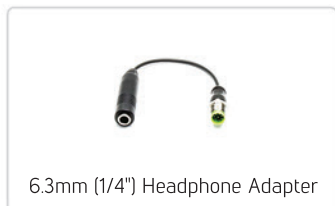

## PACKAGE CONTENTS

Waterproof Concentric Search Coil & Cover 26 x 14 cm / 10" x 5.5" (GK26C)

Waterproof DD Search Coil & Cover 13 cm / 5" (GF13)

Koss Headphones

Wireless Speaker

System Box Carrying Case

USB Charging & Data Cable