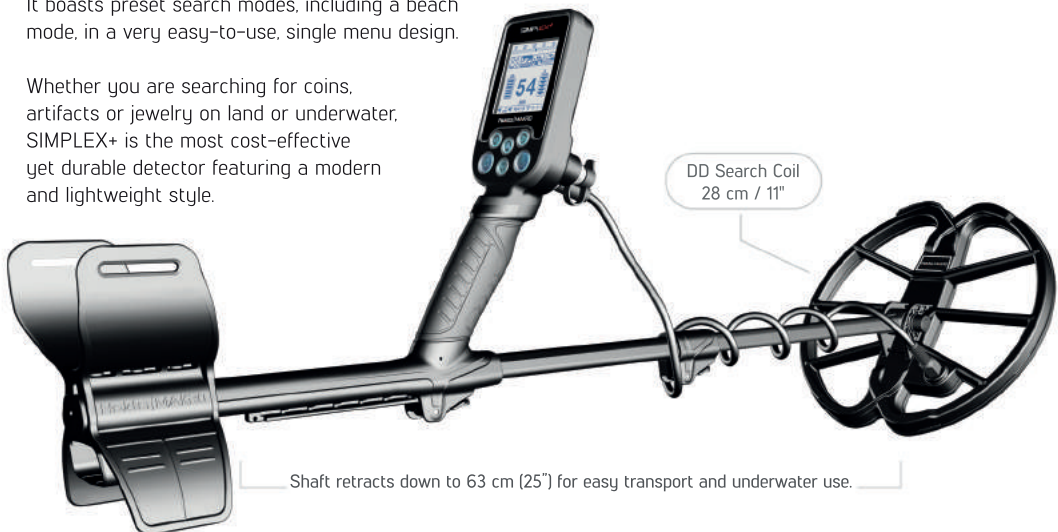

Are you new to metal detecting and simply need an easy to use detector?

You cannot afford a high-end detector but you simply want extreme depth and basic features of a high-end device?

Need a waterproof detector at an affordable price?

SIMPLEX+ is a turn-on & go detector with auto ground balancing! It boasts preset search modes, including a beach mode, in a very easy-to-use, single menu design.

Whether you are searching for coins, artifacts or jewelry on land or underwater, SIMPLEX+ is the most cost-effective yet durable detector featuring a modern and lightweight style.

IP68

Fully submersible up to 3 meters (10ft) and protected from total dust ingress.

Search Modes

All Metal / Field / Park / Beach

Iron Volume

Turns off or adjusts the volume of the low iron tone.

Notch Discrimination

Retractable Shaft

Shaft retracts down to 63 cm (25"). Great for easy transport, storage as well as diving!

Lightweight (13kg / 2.9lbs)

Well balanced - Enjoy detecting for extended hours without fatigue.

Built-in Lipo Battery